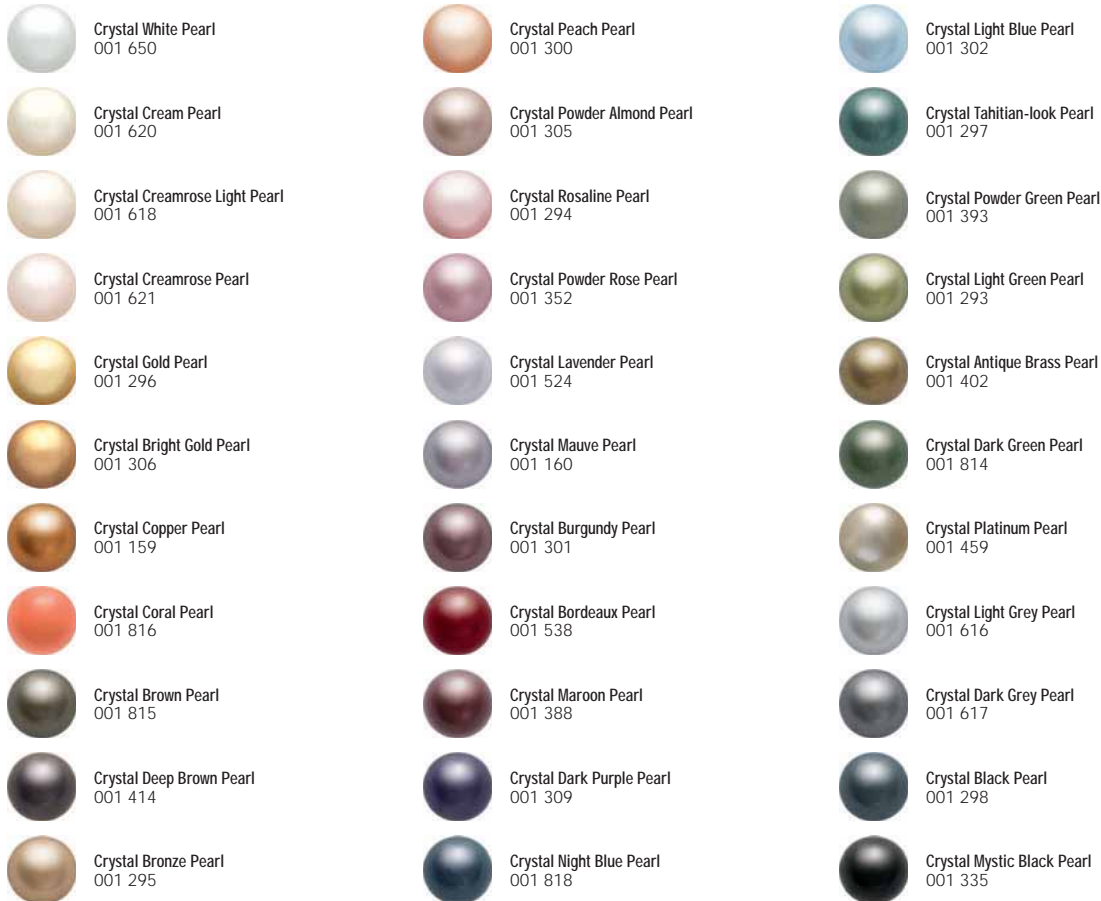

09 CRYSTAL *pearls*

Crystal Pearls are perfect replica of genuine pearls. Made of a unique crystal core covered with an innovative pearl coating, these pearls possess a flawless, silky smooth, rounded surface. They are available in a variety of shapes, sizes and colours. Crystal Pearls are delivered loosely threaded or, if desired, also knotted. Different hole diameters are available to accommodate a range of applications: In contrast to other articles in the range, Crystal Pearl 5811 is perfectly suited for applications that require a larger hole diameter.

Crystal Pearls

Colours

Numerical Order

001 159 Crystal Copper Pearl
 001 160 Crystal Mauve Pearl
 001 293 Crystal Light Green Pearl
 001 294 Crystal Rosaline Pearl
 001 295 Crystal Bronze Pearl
 001 296 Crystal Gold Pearl
 001 297 Crystal Tahitian-look Pearl
 001 298 Crystal Black Pearl
 001 300 Crystal Peach Pearl
 001 301 Crystal Burgundy Pearl
 001 302 Crystal Light Blue Pearl
 001 305 Crystal Powder Almond Pearl
 001 306 Crystal Bright Gold Pearl
 001 309 Crystal Dark Purple Pearl
 001 335 Crystal Mystic Black Pearl
 001 352 Crystal Powder Rose Pearl
 001 388 Crystal Maroon Pearl
 001 393 Crystal Powder Green Pearl
 001 402 Crystal Antique Brass Pearl
 001 414 Crystal Deep Brown Pearl
 001 459 Crystal Platinum Pearl
 001 524 Crystal Lavender Pearl
 001 538 Crystal Bordeaux Pearl
 001 616 Crystal Light Grey Pearl
 001 617 Crystal Dark Grey Pearl
 001 618 Crystal Creamrose Light Pearl
 001 620 Crystal Cream Pearl
 001 621 Crystal Creamrose Pearl
 001 650 Crystal White Pearl
 001 814 Crystal Dark Green Pearl
 001 815 Crystal Brown Pearl
 001 816 Crystal Coral Pearl
 001 818 Crystal Night Blue Pearl